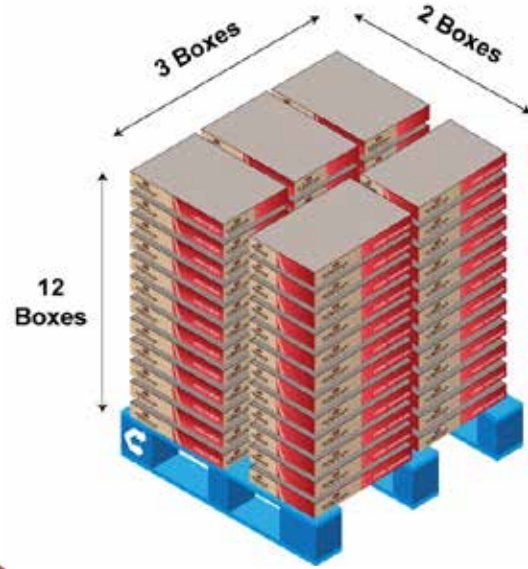

Red Grape Valentino Packaging Info

Weight: **284g**

Brix Level: **8.4**

Box Size LxWxH: **49.7x39.5x16 cm**

Clamshell WxLxH: **5" x 4.625" x 2.75"**

Clams / Box: **24**

Layer: **2**

Cases/pallet: **60**

Shelf Life: **2 weeks**

Millennium UPC: **664789242817**