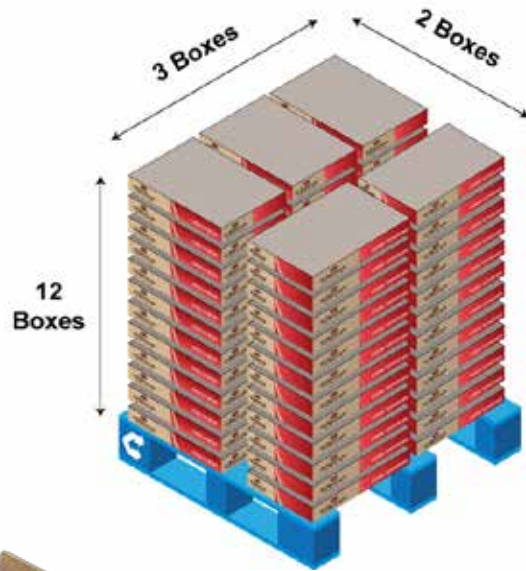

Cherry on the Vines Packaging Info

Weight: **284g**

Brix Level: **8**

Box Size LxWxH: **60x40x12.5 cm**

Clamshell WxLxH: **3.5" x 10.5" x 3"**

Clams / Box: **16**

Layer: **2**

Cases/pallet: **60**

Shelf Life: **2 weeks**

Millennium UPC: **664789245689**